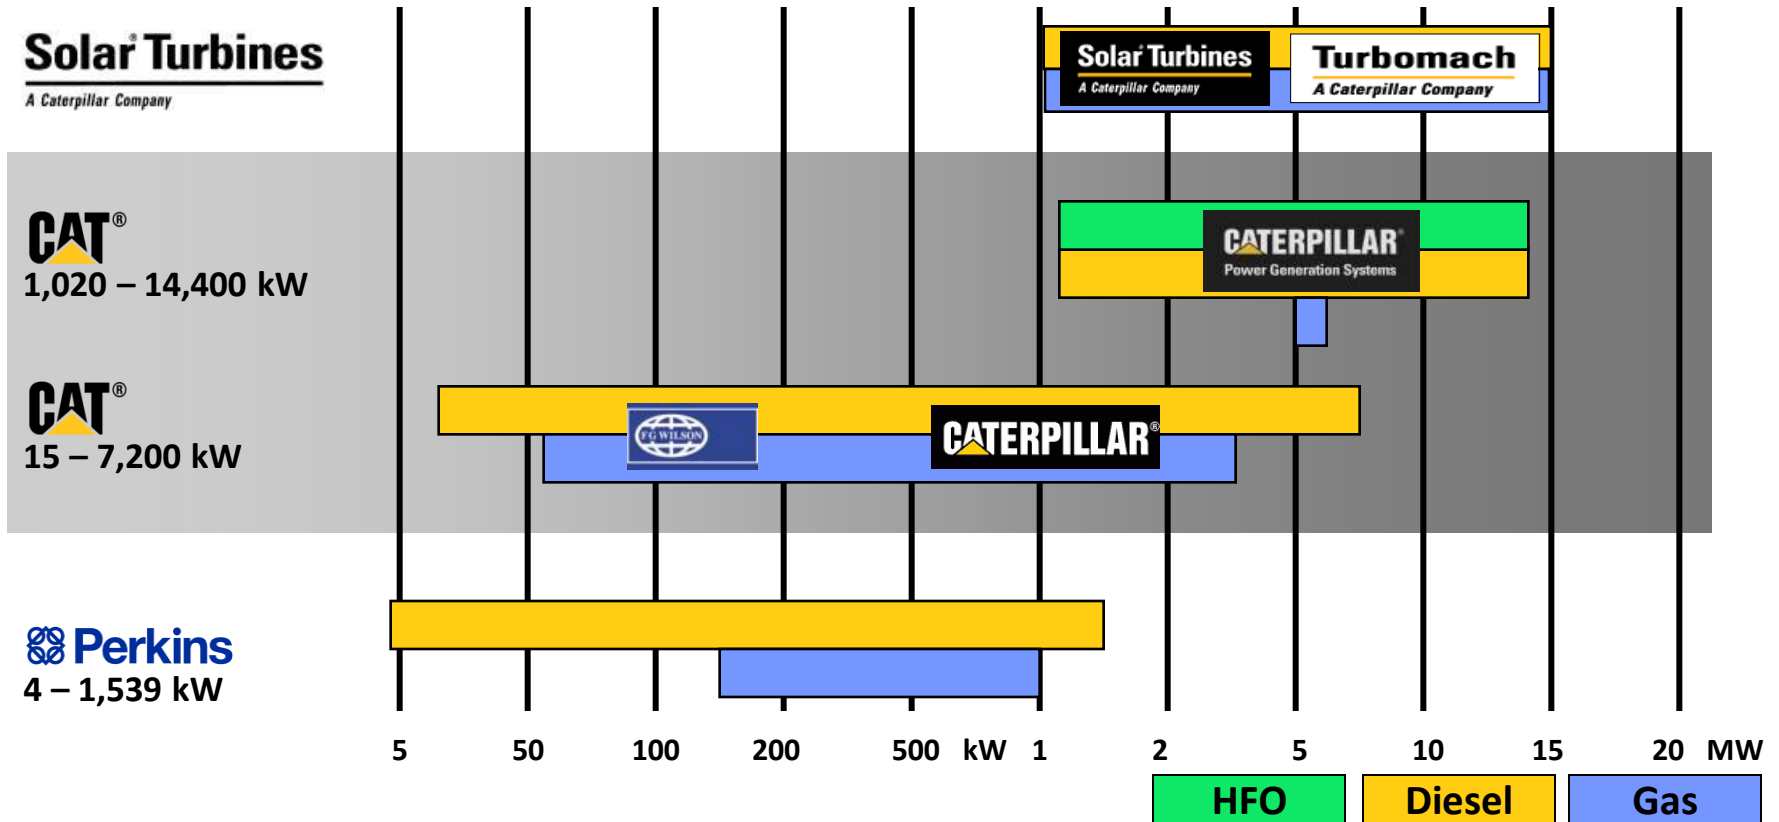

Caterpillar Electric Power Experience

70+ Years Experience (1939 - Present)

**Over 500,000 Gas and Diesel
Installations Worldwide**

(Installations over 300 kW)

272,000 MW Installed Worldwide

CATERPILLAR®
TODAY'S WORK. TOMORROW'S WORLD.™

Cat EP Brands – Product Portfolio (4 kW to 20 MW)

The Family of Caterpillar Electric Power Products

CATERPILLAR[®]
TODAY'S WORK. TOMORROW'S WORLD.™

Electric Power Product Configurations

7 kW to 2000 kW

Open Gen Sets