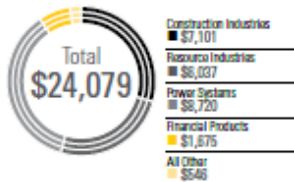

2012 Sales & Revenues by Geographic Region

North America

Sales & Revenues by Segment

$ in millions

Latin America

Sales & Revenues by Segment

$ in millions

EAME

Sales & Revenues by Segment

$ in millions

Asia-Pacific

Sales & Revenues by Segment

$ in millions

*Facilities include principal locations where manufacturing, parts distribution, rail, and remanufacturing work takes place. In certain geographic areas, the facility symbol may represent multiple facilities.

CATERPILLAR®
TODAY'S WORK. TOMORROW'S WORLD.™