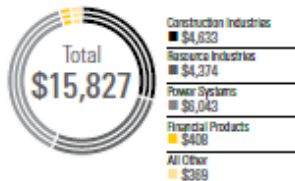

CATERPILLAR®
TODAY'S WORK. TOMORROW'S WORLD.™

Caterpillar Inc.
Sales and Revenue

Company 2012 Sales & Revenue

Sales and revenues were \$65.88 billion (an all-time record) compared with \$60.14 billion in 2011. The increase in sales and revenues is a result of the net impact of acquisitions and divestitures and higher sales volume.

2012 Sales & Revenues by Geographic Region

North America

Sales & Revenues by Segment

\$ in millions

Latin America

Sales & Revenues by Segment

\$ in millions

EAME

Sales & Revenues by Segment

\$ in millions

Asia-Pacific

Sales & Revenues by Segment

\$ in millions

*Facilities include principal locations where manufacturing, parts distribution, rail, and remanufacturing work takes place. In certain geographic areas, the facility symbol may represent multiple facilities.