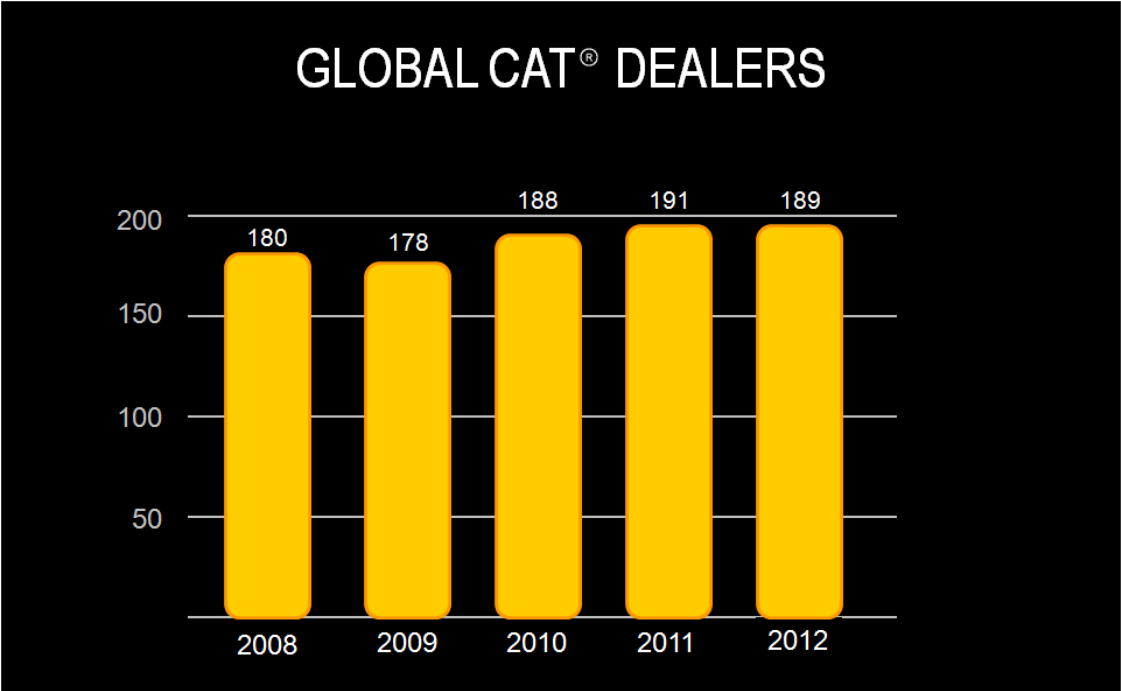

Dealer Experience / Consulting

Caterpillar's Localized Global Presence

Over 141,300 Caterpillar Dealer Employees

GLOBAL CAT® DEALER EMPLOYEES

Caterpillar Dealer employees provide

UNMATCHED SUPPORT

for Cat Electric Power solutions.

CATERPILLAR®
TODAY'S WORK. TOMORROW'S WORLD.™

191 Caterpillar Dealers across the Globe

With 189 independent Cat Dealers around the world, you can establish a partnership with someone local to you.

Caterpillar Electric Power Solution