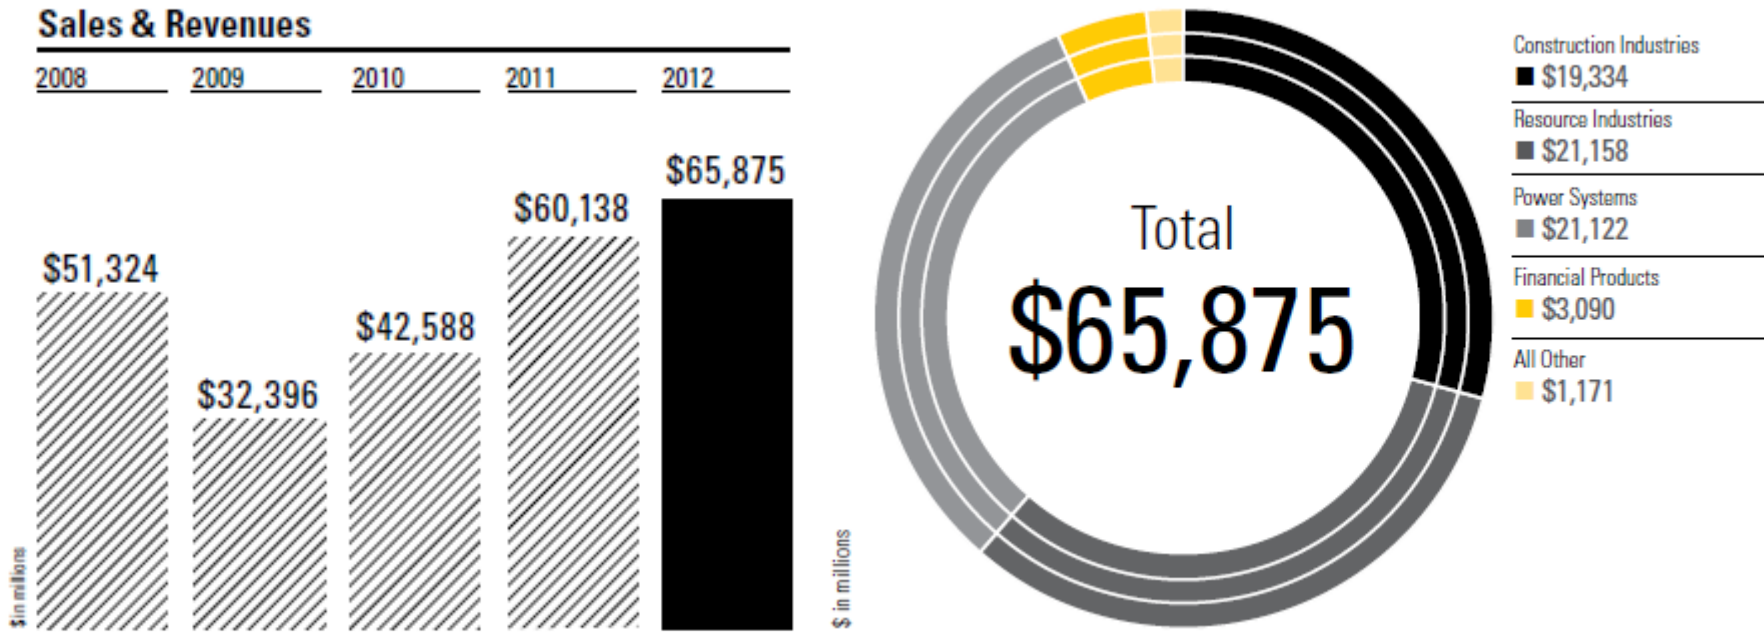

Caterpillar Electric Power Experience

70+ Years Experience (1939 - Present)

**Over 500,000 Gas and Diesel
Installations Worldwide**

(Installations over 300 kW)

272,000 MW Installed Worldwide

CATERPILLAR®
TODAY'S WORK. TOMORROW'S WORLD.™

CATERPILLAR®
TODAY'S WORK. TOMORROW'S WORLD.™

Caterpillar Inc.
Sales and Revenue

Company 2012 Sales & Revenue

Sales and revenues were \$65.88 billion (an all-time record) compared with \$60.14 billion in 2011. The increase in sales and revenues is a result of the net impact of acquisitions and divestitures and higher sales volume.