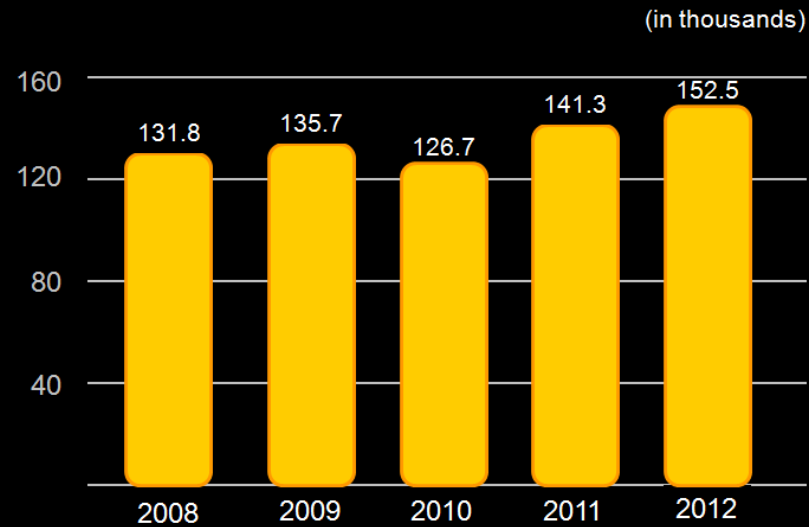

Dealer Experience / Consulting

Caterpillar's Localized Global Presence

Over 141,300 Caterpillar Dealer Employees

GLOBAL CAT® DEALER EMPLOYEES

Caterpillar Dealer employees provide

UNMATCHED SUPPORT

for Cat Electric Power solutions.

CATERPILLAR®
TODAY'S WORK. TOMORROW'S WORLD.™

191 Caterpillar Dealers across the Globe

With 189 independent Cat Dealers around the world, you can establish a partnership with someone local to you.

Caterpillar Electric Power Solution