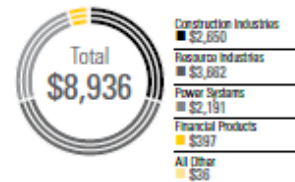

Sales & Revenues by Segment

$ in millions